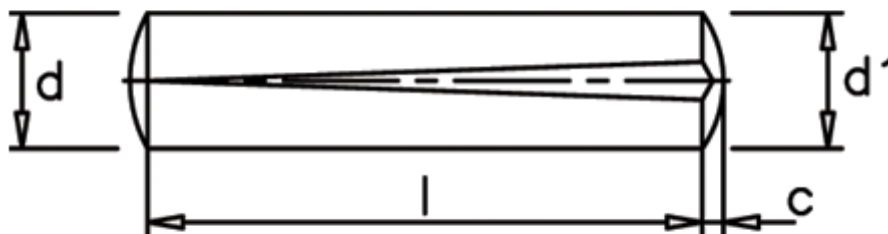

Data Sheet

Article number: 080122061

Description: KLEE Slotted pin S1 2x8
Stainless 1.4305

Measures

c	= 0,3
d	= 2.0
d1	= 2.15
Length	= 8